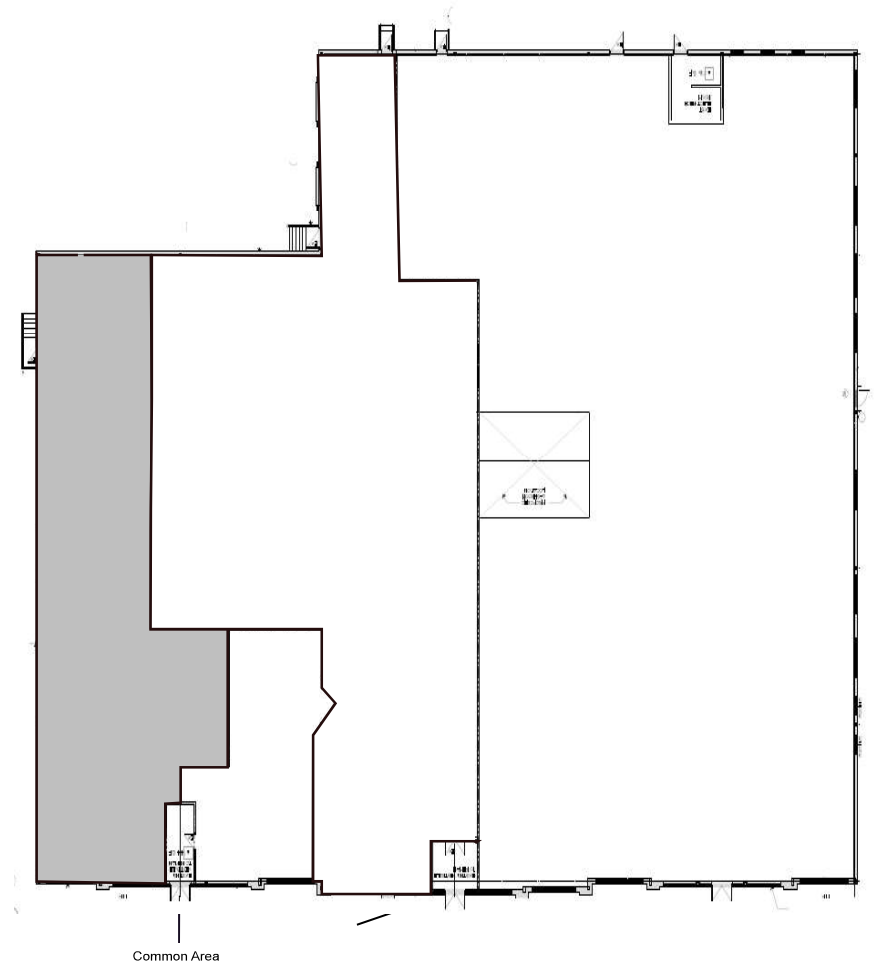

Leslie Commercial Centre South

17215 Leslie Street | Newmarket, ON

Retail Space | FOR LEASE

FLOOR PLAN

TRICAP PROPERTIES

8688 Woodbine Ave, Suite 100
Markham, ON L3R 8B9

Jomana Youssef

Director of Leasing
jyoussef@tricaproperties.com