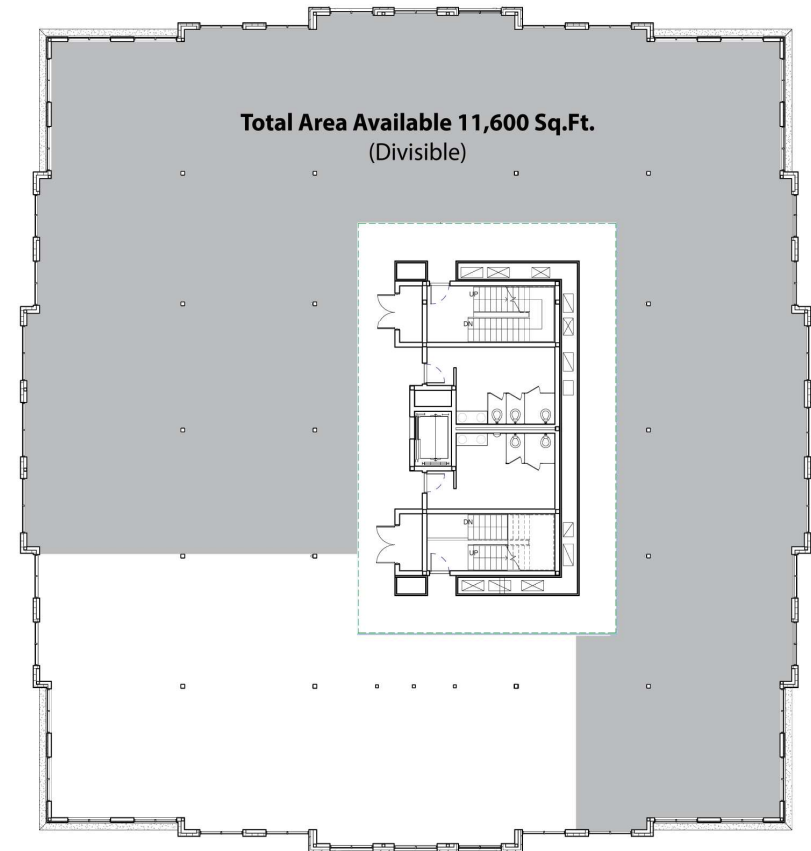

Leslie Commercial Centre North

17345 Leslie Street - 2nd Floor | Newmarket, ON

Office Space | FOR LEASE

FLOOR PLAN

TRICAP PROPERTIES

8688 Woodbine Ave, Suite 100
Markham, ON L3R 8B9

Jomana Youssef

Director of Leasing
jyoussef@tricaproperties.com